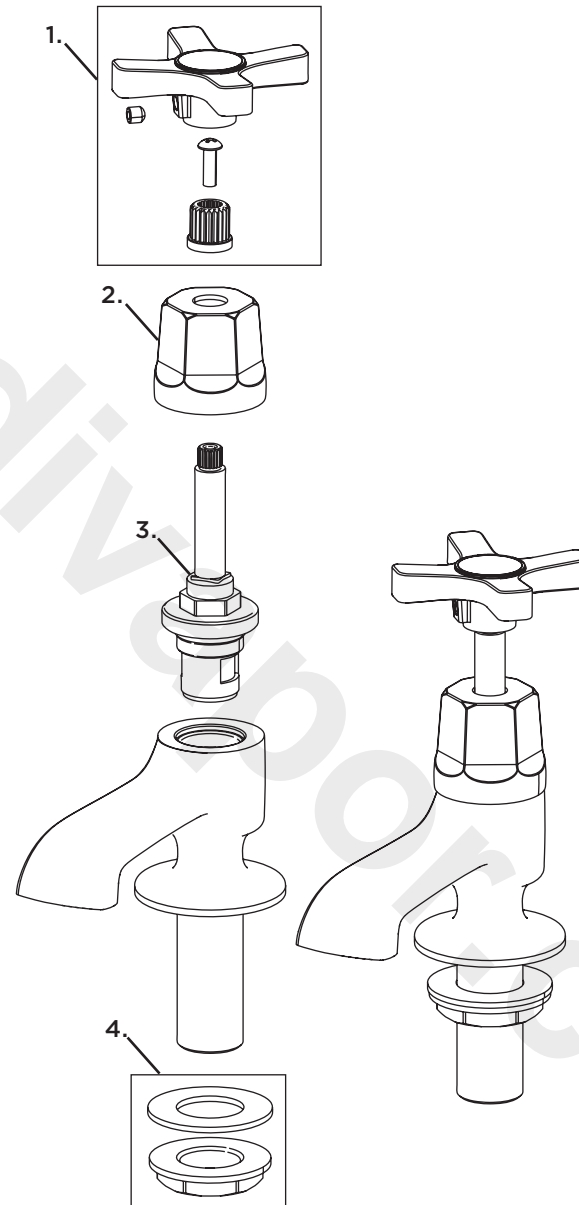

Product Code: D2 1/2 C CD**Revision:** R1

1	Handle Assembly
2	Shroud
3	Valve
4	Anti-Splash